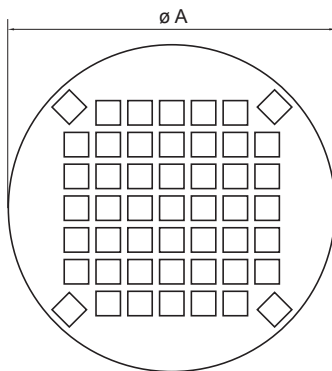

SAFETY GRIDS

Steel safety grids with powder coating

DESCRIPTION

The Hermelock manhole covers can be equipped with a safety grid, to prevent objects or persons falling into an opened shaft. At the same time, this grid is filtering the waste water to the drain, lifting any object that should not fall into the sewerage system.

ADVANTAGE PRODUCT

- Avoids that an object can fall into sewing system whess manhole cover is open.
- Colour: red

MATERIAL

Steel with powder coating

REFERENCE	ART.N°	MATCHING MANHOLE COVERS	A X A	Ø A	H	KG	PACK
SG400S		HE400SB, HE400SBR, HE-Connect	305x305	-	1,8	1,0	
SG500S		HE500SB, HE500SBR	406x406	-	2,3	2,4	
SG600S		HE600SB	507x507	-	2,7	4,7	
SG700S		HE700SB, HE700SBR	600x600	-	3	7,9	
SG700R		HE700RB, HE700RD	-	Ø 610	4	5,9	
SG800R		HE800RD, HE800SD	-	Ø 715	4	8,4	
SG1070S		HE1070SB	600x900	-	4	10,6	

Sizes in mm - Weights, sizes and sketch are indicative - Uncontrolled distribution.