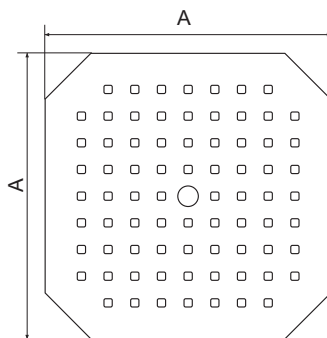

SAFETY GRIDS

Steel safety grids with powder coating

DESCRIPTION

The Hermelock manhole covers can be equipped with a safety grid, to prevent objects or persons falling into an opened shaft. At the same time, this grid is filtering the waste water to the drain, lifting any object that should not fall into the sewerage system.

ADVANTAGE PRODUCT

- Avoids that an object can fall into sewing system whess manhole cover is open.
- Colour: red

MATERIAL

Steel with powder coating

REFERENCE	ART.N°	MATCHING MANHOLE COVERS	A X A	Ø A	H	KG	PACK
SG400S		HE400SB, HE400SBR, HE-Connect	305x305	-	1,8	1,0	
SG500S		HE500SB, HE500SBR	406x406	-	2,3	2,4	
SG600S		HE600SB	507x507	-	2,7	4,7	
SG700S		HE700SB, HE700SBR	600x600	-	3	7,9	
SG700R		HE700RB, HE700RD	-	Ø 610	4	5,9	
SG800R		HE800RD, HE800SD	-	Ø 715	4	8,4	
SG1070S		HE1070SB	600x900	-	4	10,6	

Sizes in mm - Weights, sizes and sketch are indicative - Uncontrolled distribution.