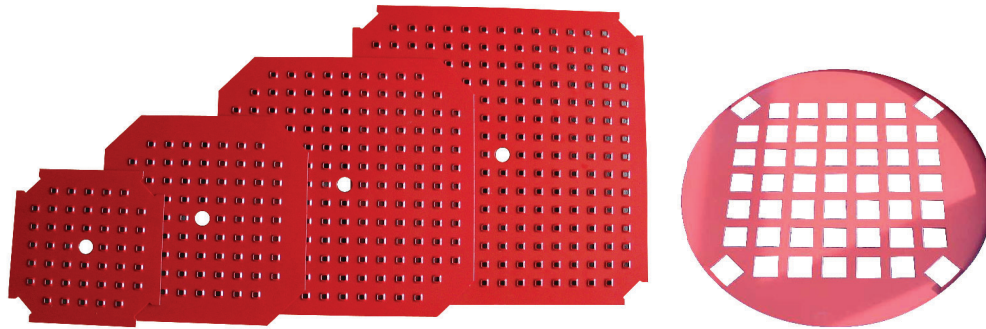

SAFETY GRIDS

Steel safety grids with powder coating

DESCRIPTION

The Hermelock manhole covers can be equipped with a safety grid, to prevent objects or persons falling into an opened shaft. At the same time, this grid is filtering the waste water to the drain, lifting any object that should not fall into the sewerage system.

ADVANTAGE PRODUCT

- Avoids that an object can fall into sewing system whess manhole cover is open.
- Colour: red

MATERIAL

Steel with powder coating

REFERENCE	ART.N°	MATCHING MANHOLE COVERS	A X A	Ø A	H	KG	PACK
SG400S		HE400SB, HE400SBR, HE-Connect	305x305	-	1,8	1,0	
SG500S		HE500SB, HE500SBR	406x406	-	2,3	2,4	
SG600S		HE600SB	507x507	-	2,7	4,7	
SG700S		HE700SB, HE700SBR	600x600	-	3	7,9	
SG700R		HE700RB, HE700RD	-	Ø 610	4	5,9	
SG800R		HE800RD, HE800SD	-	Ø 715	4	8,4	
SG1070S		HE1070SB	600x900	-	4	10,6	

Sizes in mm - Weights, sizes and sketch are indicative - Uncontrolled distribution.