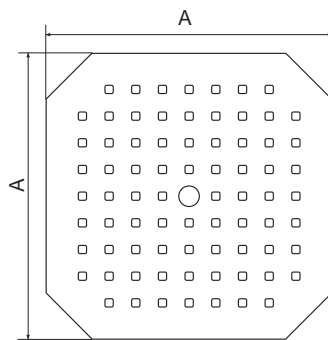

SAFETY GRIDS

Steel safety grids with powder coating

DESCRIPTION

The Hermelock manhole covers can be equipped with a safety grid, to prevent objects or persons falling into an opened shaft. At the same time, this grid is filtering the waste water to the drain, lifting any object that should not fall into the sewerage system.

ADVANTAGE PRODUCT

- Avoids that an object can fall into sewing system whess manhole cover is open.
- Colour: red

MATERIAL

Steel with powder coating

REFERENCE	ART.N°	MATCHING MANHOLE COVERS	A X A	Ø A	H	KG	PACK
SG400S		HE400SB, HE400SBR, HE-Connect	305x305	-	1,8	1,0	
SG500S		HE500SB, HE500SBR	406x406	-	2,3	2,4	
SG600S		HE600SB	507x507	-	2,7	4,7	
SG700S		HE700SB, HE700SBR	600x600	-	3	7,9	
SG700R		HE700RB, HE700RD	-	Ø 610	4	5,9	
SG800R		HE800RD, HE800SD	-	Ø 715	4	8,4	
SG1070S		HE1070SB	600x900	-	4	10,6	

Sizes in mm - Weights, sizes and sketch are indicative - Uncontrolled distribution.