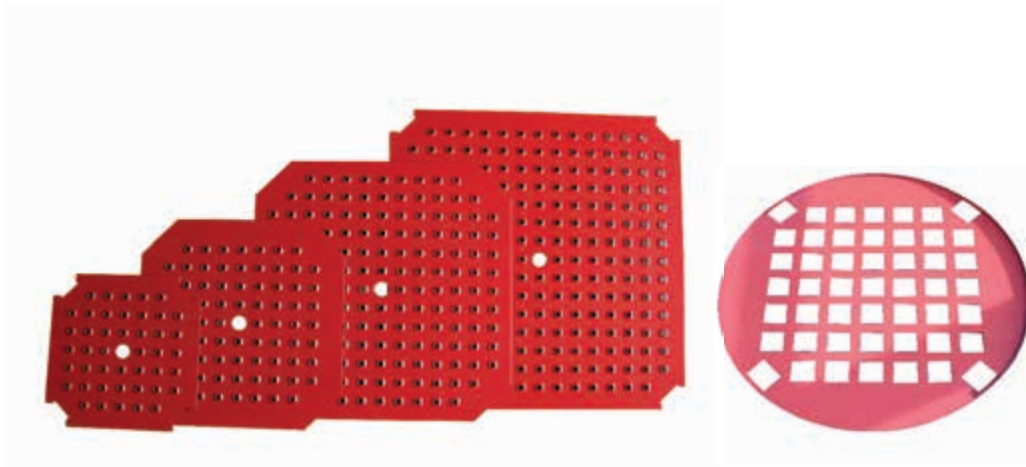

SAFETY GRIDS

Steel safety grids with powder coating

DESCRIPTION

The Hermelock manhole covers can be equipped with a safety grid, to prevent objects or persons falling into an opened shaft. At the same time, this grid is filtering the waste water to the drain, lifting any object that should not fall into the sewerage system.

ADVANTAGE PRODUCT

- Avoids that an object can fall into sewing system whess manhole cover is open.
- Colour: red

MATERIAL

Steel with powder coating

REFERENCE	ART.N°	MATCHING MANHOLE COVERS	A X A	Ø A	H	KG	PACK
SG400S		HE400SB, HE400SBR, HE-Connect	305x305	-	1,8	1,0	
SG500S		HE500SB, HE500SBR	406x406	-	2,3	2,4	
SG600S		HE600SB	507x507	-	2,7	4,7	
SG700S		HE700SB, HE700SBR	600x600	-	3	7,9	
SG700R		HE700RB, HE700RD	-	Ø 610	4	5,9	
SG800R		HE800RD, HE800SD	-	Ø 715	4	8,4	
SG1070S		HE1070SB	600x900	-	4	10,6	

Sizes in mm - Weights, sizes and sketch are indicative - Uncontrolled distribution.