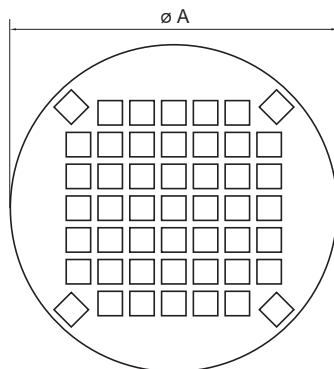

SAFETY GRIDS

Steel safety grids with powder coating

DESCRIPTION

The Hermelock manhole covers can be equipped with a safety grid, to prevent objects or persons falling into an opened shaft. At the same time, this grid is filtering the waste water to the drain, lifting any object that should not fall into the sewerage system.

ADVANTAGE PRODUCT

- Avoids that an object can fall into sewing system whess manhole cover is open.
- Colour: red

MATERIAL

Steel with powder coating

REFERENCE	ART.N°	MATCHING MANHOLE COVERS	A X A	Ø A	H	KG	PACK
SG400S		HE400SB, HE400SBR, HE-Connect	305x305	-	1,8	1,0	
SG500S		HE500SB, HE500SBR	406x406	-	2,3	2,4	
SG600S		HE600SB	507x507	-	2,7	4,7	
SG700S		HE700SB, HE700SBR	600x600	-	3	7,9	
SG700R		HE700RB, HE700RD	-	Ø 610	4	5,9	
SG800R		HE800RD, HE800SD	-	Ø 715	4	8,4	
SG1070S		HE1070SB	600x900	-	4	10,6	

Sizes in mm - Weights, sizes and sketch are indicative - Uncontrolled distribution.