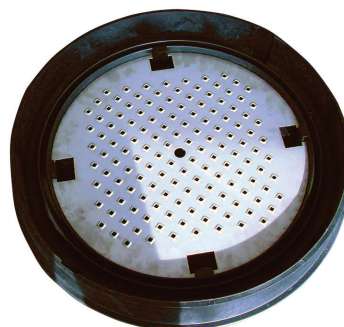

SAFETY GRIDS

Stainless steel

DESCRIPTION

The Hermelock manhole covers can be equipped with a safety grid, to prevent objects or persons falling into an opened shaft.

ADVANTAGE PRODUCT

Avoids that an object can fall into sewing system whess manhole cover is open.

MATERIAL

Stainless steel

REFERENCE	ART.N°	MATCHING MANHOLE COVERS	A X A	Ø A	H	KG	PACK.
SG400SN		HE400SB, HE400SBR, HE-Connect					
SG500SN		HE500SB, HE500SBR					
SG600SN		HE600SB					
SG700SN		HE700SB, HE700SBR					
SG700RN		HE700RB, HE700RD		Ø 610	5	7,4	
SG800RN		HE800RD, HE800SD		Ø 715	5	8,9	
SG1070SN		HE1070SB					

Sizes in mm - Weights, sizes and sketch are indicative - Uncontrolled distribution.