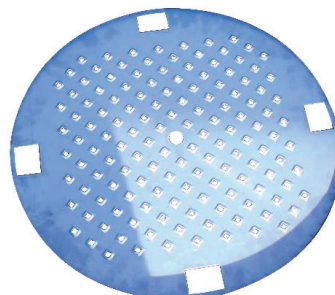

SAFETY GRIDS

Stainless steel

DESCRIPTION

The Hermelock manhole covers can be equipped with a safety grid, to prevent objects or persons falling into an opened shaft.

ADVANTAGE PRODUCT

Avoids that an object can fall into sewing system whess manhole cover is open.

MATERIAL

Stainless steel

REFERENCE	ART.N°	MATCHING MANHOLE COVERS	A X A	Ø A	H	KG	PACK.
SG400SN		HE400SB, HE400SBR, HE-Connect					
SG500SN		HE500SB, HE500SBR					
SG600SN		HE600SB					
SG700SN		HE700SB, HE700SBR					
SG700RN		HE700RB, HE700RD		Ø 610	5	7,4	
SG800RN		HE800RD, HE800SD		Ø 715	5	8,9	
SG1070SN		HE1070SB					

Sizes in mm - Weights, sizes and sketch are indicative - Uncontrolled distribution.